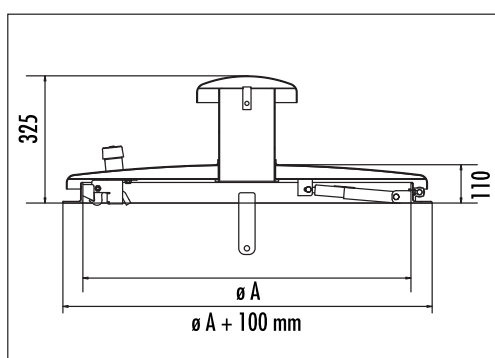

Schachtabdeckung aus Edelstahl, Typ HS4

Shaft cover in stainless steel, type HS4 · Couvercle de regard en acier inoxydable, type HS4

Gewährleistung 5 Jahre

Dichtungsmaterialien unterliegen dem natürlichen Verschleiß und sind von der Gewährleistung ausgeschlossen.

5-year warranty

Sealing materials are subject to natural wear and tear and are excluded from the warranty.

Garantie 5 ans

Les matériaux de joints sont soumis à l'usure naturelle et sont exclus de la garantie.

Runde Ausführung 4 mm, tagwasserdicht, verstärkt

Circular design 4 mm, surface water proof, reinforced

Version ronde 4 mm, étanche aux eaux de pluie, renforcé

Hailo

Ausführung Version Construction	Ø A mm	Artikel-Nr. Ref. No. N° de référence
Geschlossen Closed Fermée	600	9520-60
	800	9520-80
	1000	9520-10
	1200	9520-00
Mit Entlüftung With ventilation Avec système d'évacuation d'air	600	9520-61
	800	9520-81
	1000	9520-11
	1200	9520-01
Geschlossen und Isolierung Closed and insulated Fermée et isolé	600	9520-62
	800	9520-82
	1000	9520-12
	1200	9520-02
Mit Entlüftung und Isolierung With ventilation and insulation Avec système d'évacuation d'air et isolation	600	9520-63
	800	9520-83
	1000	9520-13
	1200	9520-03
Bedienschlüssel Operator key Clé de service		9515-02
Sicherheitsschloss Security lock Serrure de sécurité		9515-01

6.1.2.2