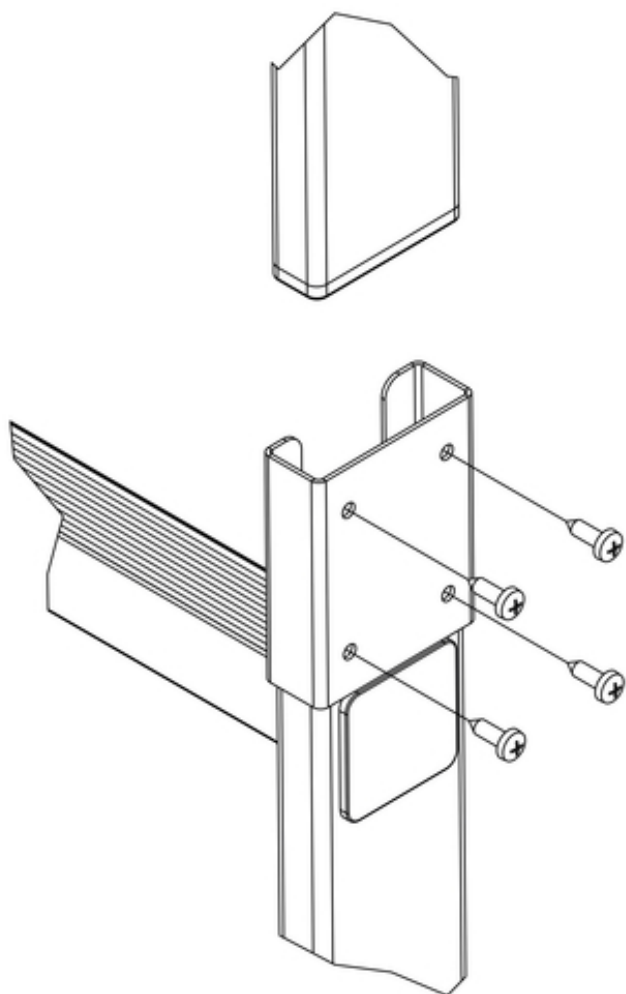

Ladder connectors

9697015

GTIN: 4007126034502

For connecting two conductor parts to achieve a larger overall length

- high stability
- easy construction

Specifications

Ladder rail 60x20 mm	✓
Material	Stainless steel 1.4301 / AISI 304
Rail dimension	60x20 mm