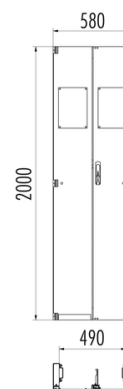

Ladder door

6069301

GTIN: 4007126013675

A padlock or profile cylinder is fixed to the ladder door to prevent unauthorised persons from gaining access.

Rail dimension
72x25mm

- device for attaching a safety lock or profile cylinder
- For conductor outer width 490mm
- measurements: 2000 x 580mm

- for ladder rail 72x25mm
- Material: Aluminium

Specifications

Material	Aluminium AlMgSi 0,3
Rail dimension	72x25mm