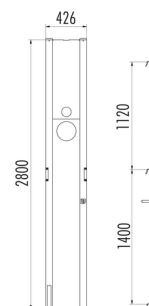

## Access safety plate

**6064201**

GTIN: 4007126013668

A padlock is fixed to the access barrier plate to prevent unauthorised persons from gaining entry.

- Device for applying a safety lock
- For conductor outer width 490mm
- For ladder rung 30x30mm
- For sprout spacing 280mm
- Measurements: 2800 x 426mm

### Specifications

Material	Aluminium AlMgSi 0,3
Length x width in mm	2800x426