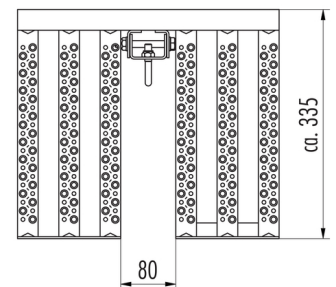

Resting Platform two-piece foldable for ladder mounting

9625051

GTIN: 4007126013859

Rest platforms are mandatory at intervals of up to 10 m in accordance with UVV § 15 BGV D 36 and DIN EN ISO 14122-4 (German Accident Prevention Regulations § 15 of Employers' Liability Insurance Association D 36). Not suitable for plastic ladders.

Material

steel hot dip galvanized 1.0037 / ASTM A36

- Can be used with ladders from width 400 mm
- Sturdy steel construction with welded, non-slip rung profiles
- Sturdy and safe hinge
- Ideal for use with fall protection

Specifications

Material	steel hot dip galvanized 1.0037 / ASTM A36
Ladder rund 30x30x30 min. 400mm	✓
Version	two-piece version

PRODUCT SPECIFICATION SHEET