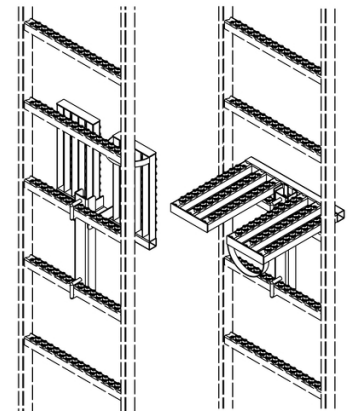

Resting Platform two-piece foldable for ladder mounting

9625051

GTIN: 4007126013859

Rest platforms are mandatory at intervals of up to 10 m in accordance with UVV § 15 BGV D 36 and DIN EN ISO 14122-4 (German Accident Prevention Regulations § 15 of Employers' Liability Insurance Association D 36). Not suitable for plastic ladders.

Material

steel hot dip galvanized 1.0037 / ASTM A36

- Can be used with ladders from width 400 mm
- Sturdy steel construction with welded, non-slip rung profiles
- Sturdy and safe hinge
- Ideal for use with fall protection

Specifications

Material	steel hot dip galvanized 1.0037 / ASTM A36
Ladder rund 30x30x30 min. 400mm	✓
Version	two-piece version

PRODUCT SPECIFICATION SHEET